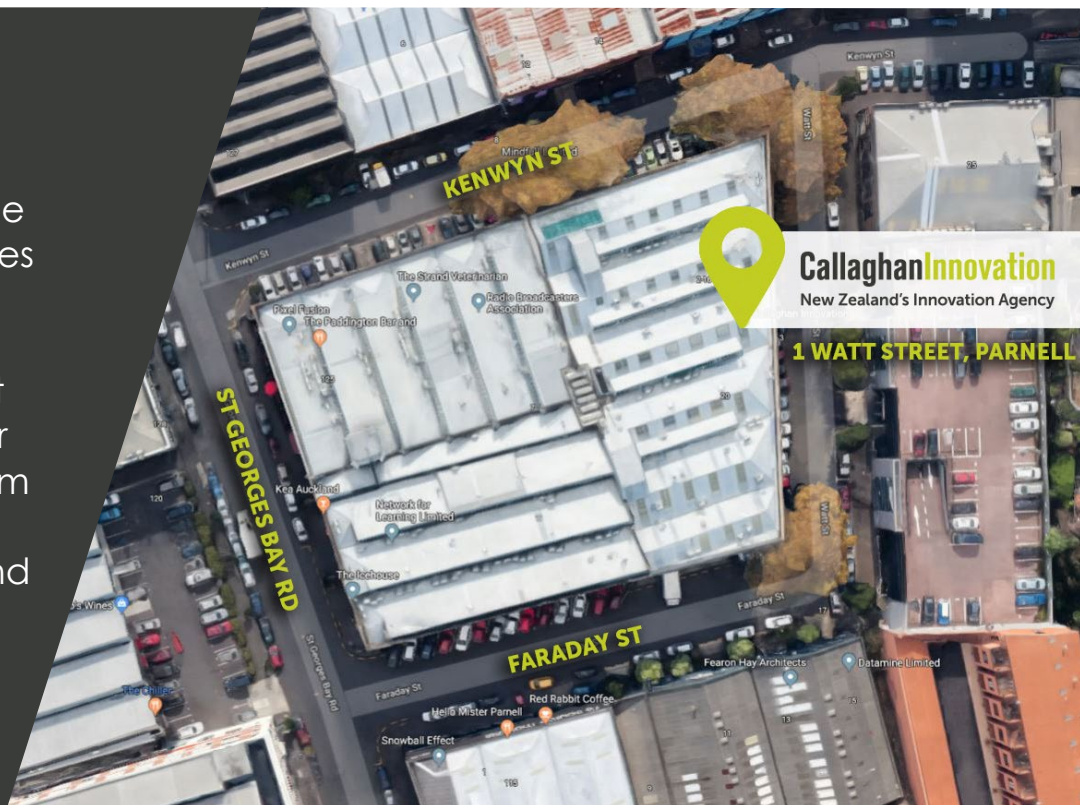

CallaghanInnovation

New Zealand's Innovation Agency

How to get to Callaghan Innovation ki Tāmaki Makaurau

Textile Centre | Ground Floor | 1 Watt Street | Parnell | Auckland 1052

Where we are

We are located within the Textile Centre, which takes up the entire block bordered by Kenwyn Street, Watt Street and St Georges Bay Road. Enter St Georges Bay Road from the Strand end. You will find us located on Ground Floor of Watt Street.

Disability Access is via Kenwyn Street entrance.

Visitor Parking

Unfortunately we do not have any parking spots to offer.

Street Parking

There are street parks available on Kenwyn Street, Faraday Street and Watt Street (indicated above). Please be aware that parking spaces around the Textile Centre are all metered and monitored by parking wardens throughout the day.